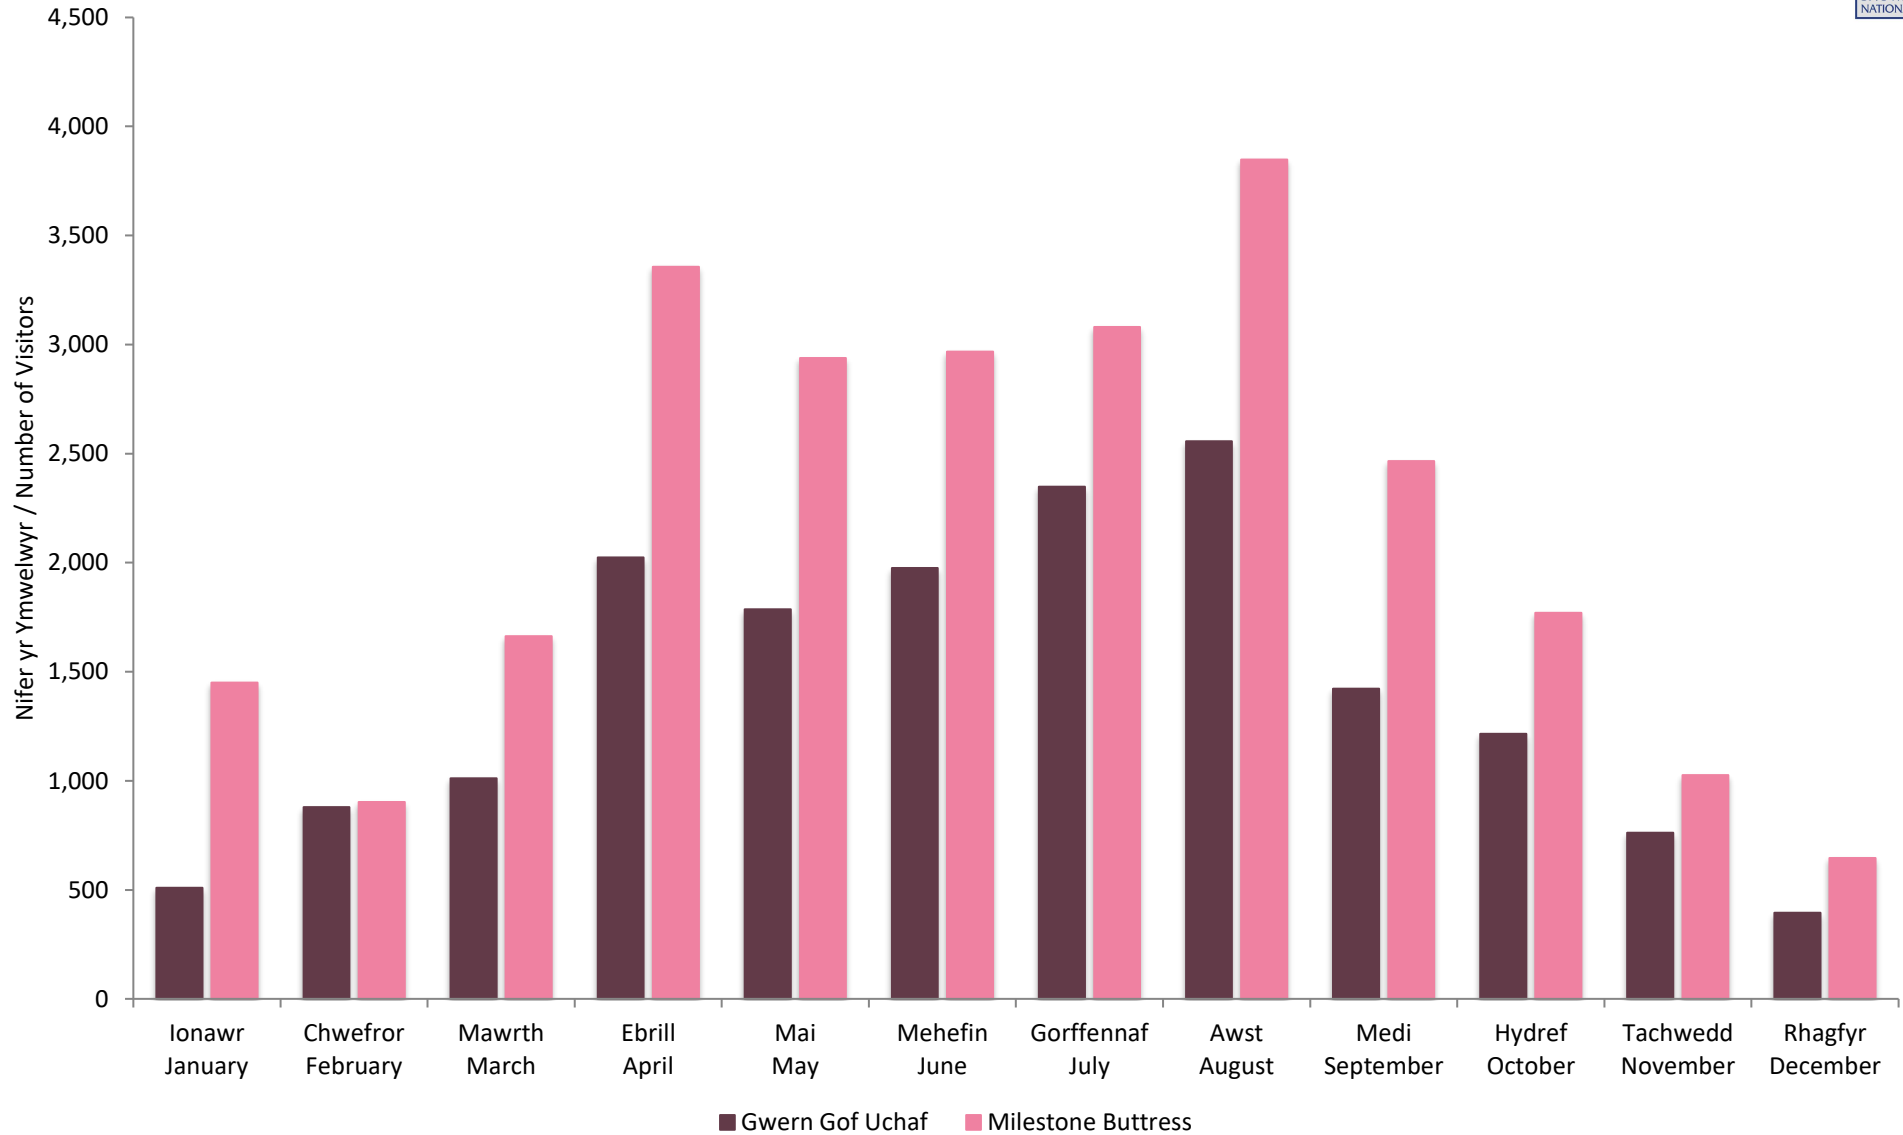

Ogwen - Ffigyrau Monitro 2022 - Ffigyrau Unffordd - Cyfanswm Misol
Ogwen - Visitor Monitoring 2022 - One-Way Figures - Monthly Totals