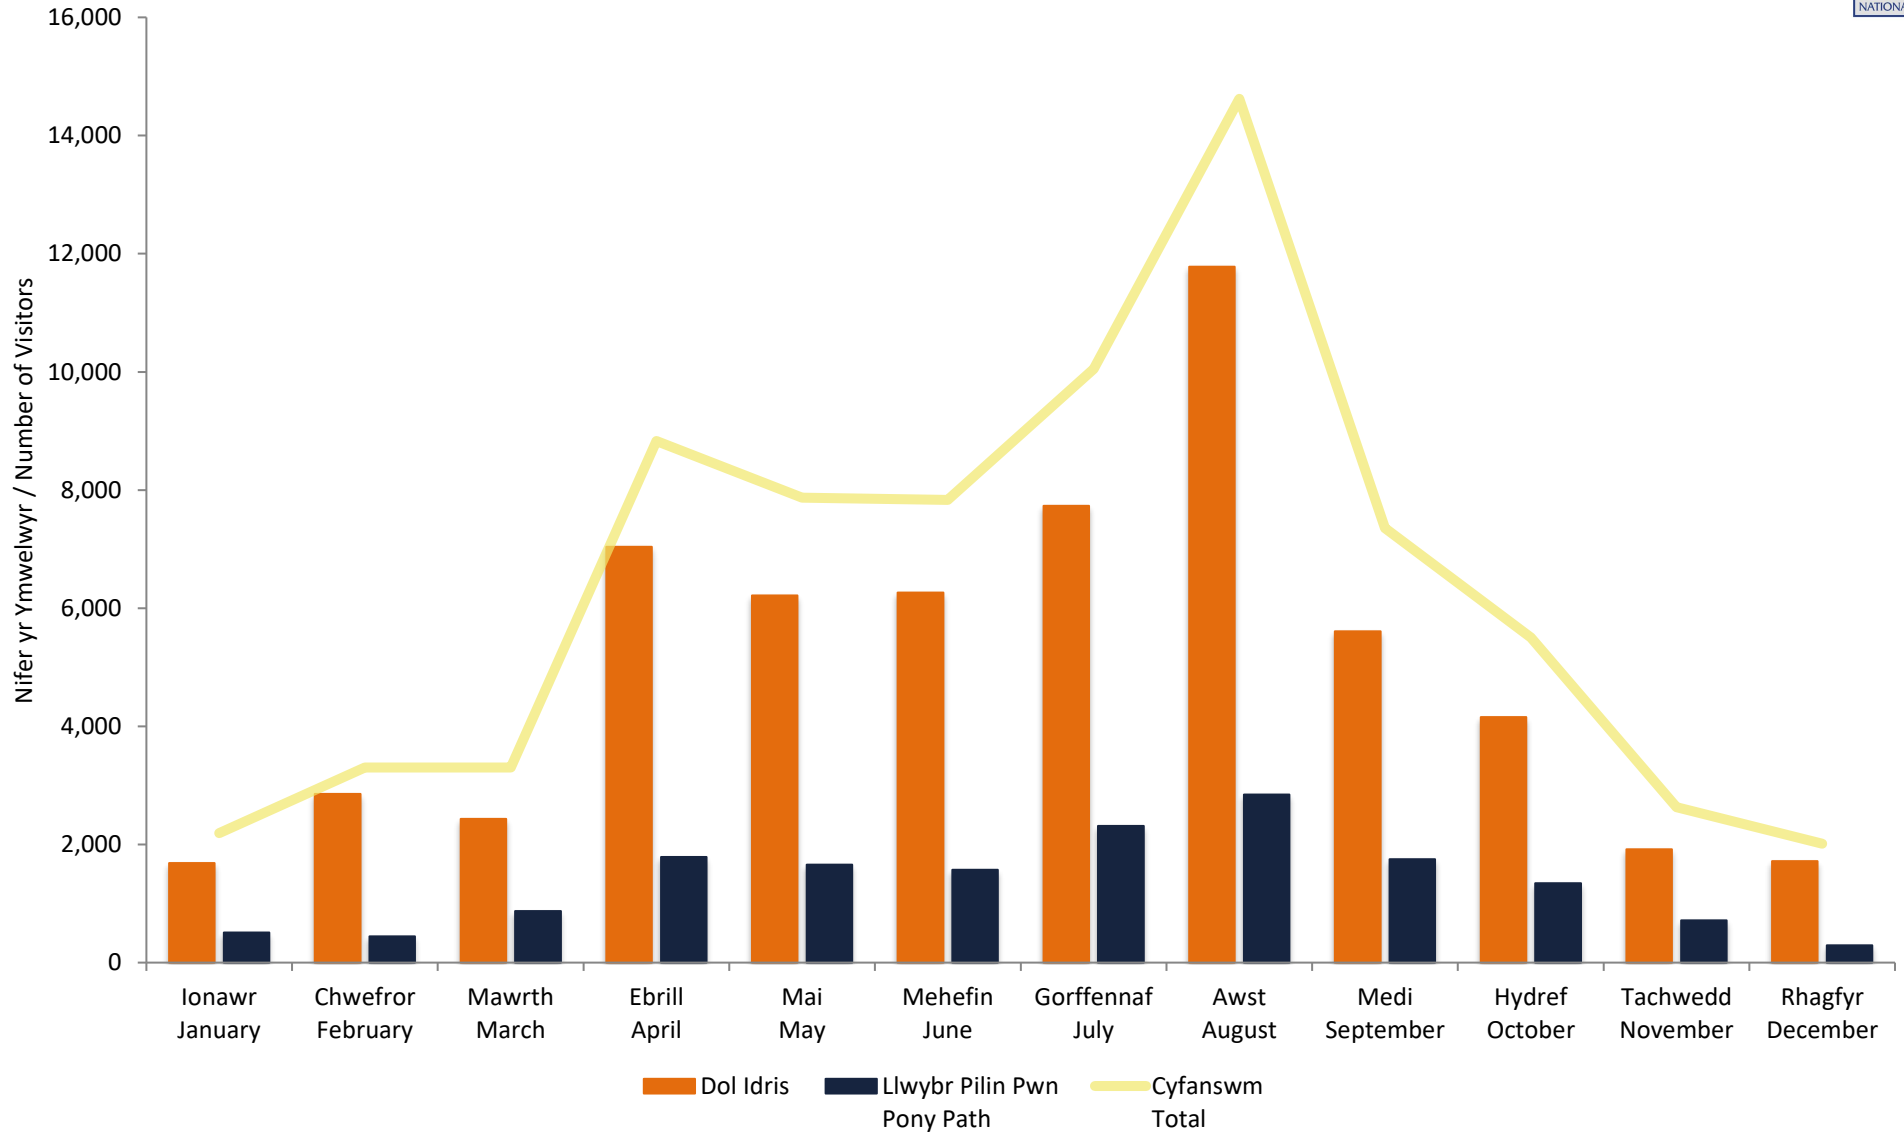

Cader Idris - Ffigyrau Monitro 2022 - Ffigyrau Unffordd - Cyfanswm Misol
Cader Idris - Visitor Monitoring 2022 - One-Way Figures - Monthly Totals