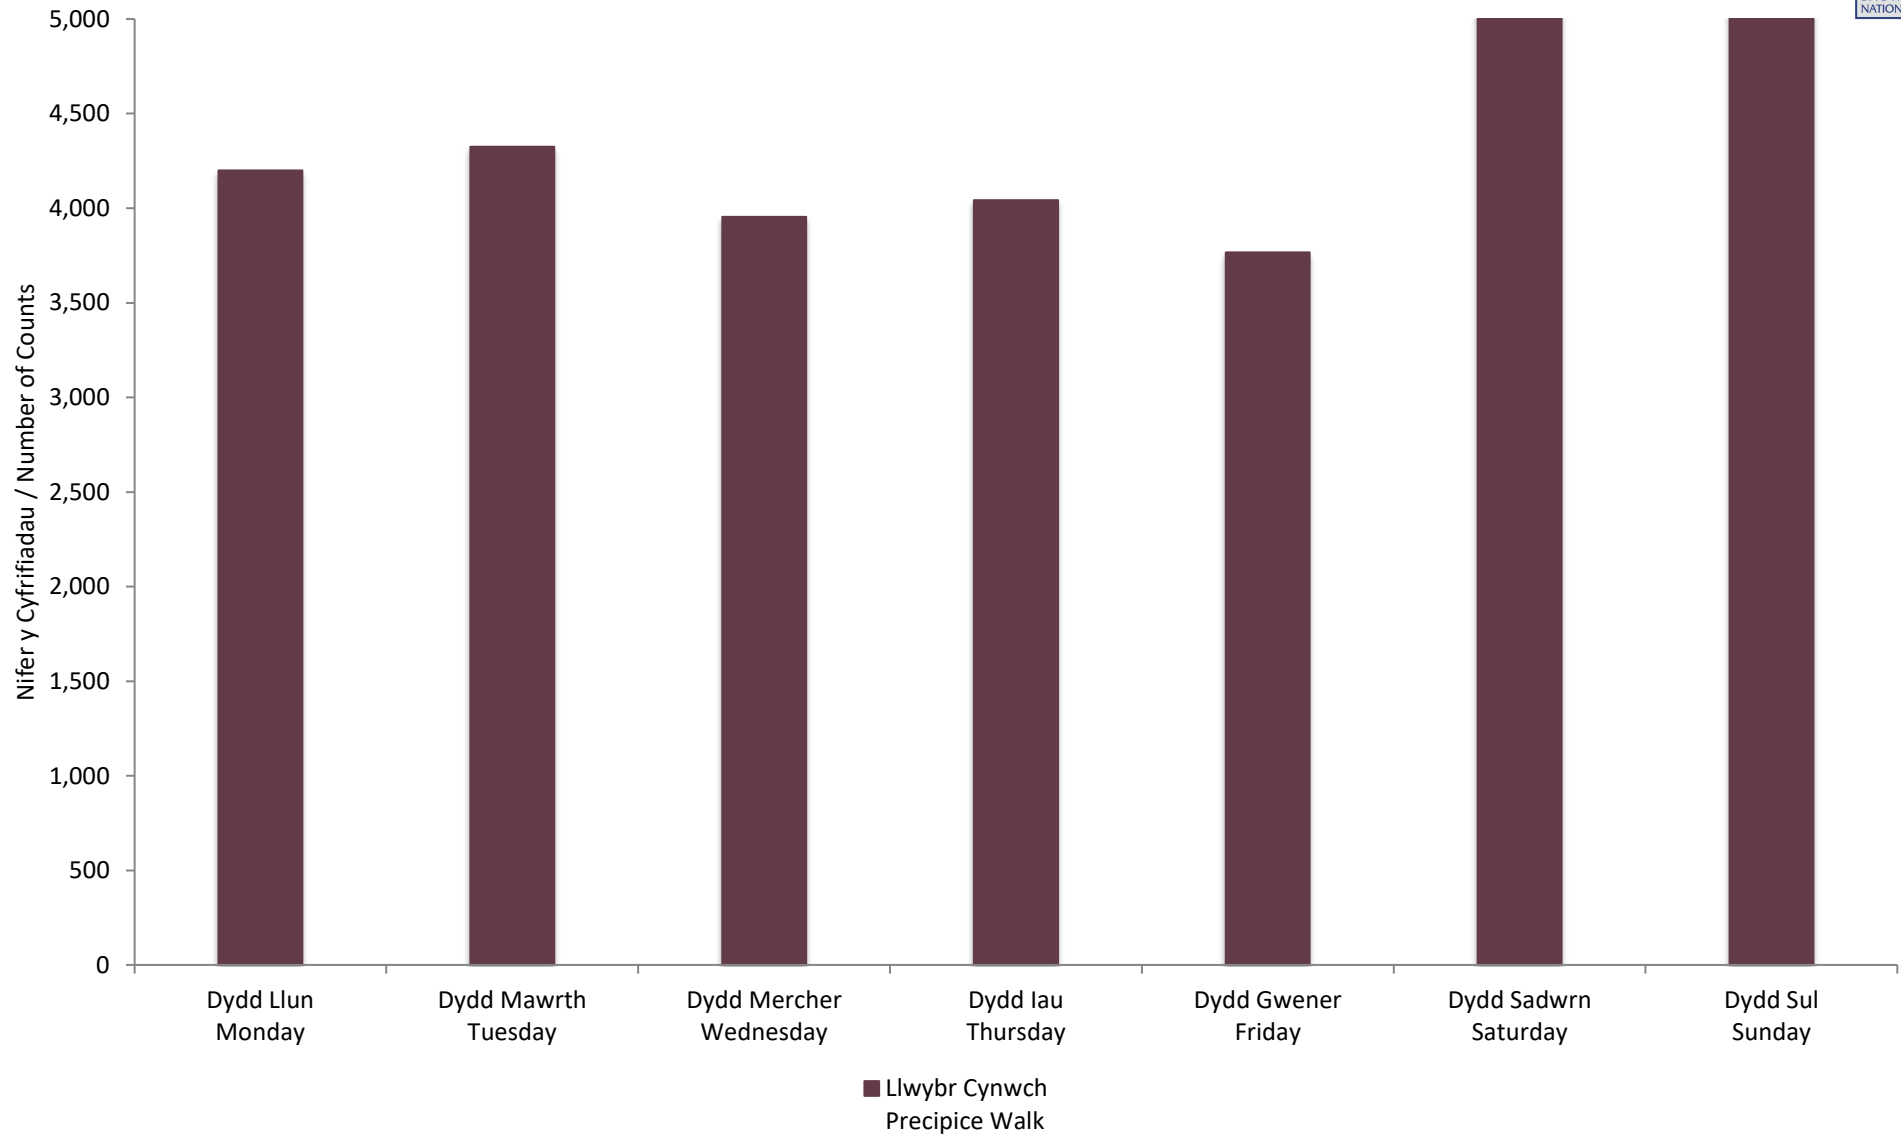

Nodyn: Ffigyrau cyfan o fynd heibio ac ail fynd heibio yw'r niferoedd yma

Note: These numbers are total figures for passing and re-passing

Llwybrau Eraill - Ffigyrau Monitro 2022 - Ffigyrau Cyfan - Cyfanswm Misol
Other Routes - Visitor Monitoring 2022 - Total Figures - Monthly Totals

Llwybrau Eraill - Ffigyrau Monitro 2022 - Ffigyrau Cyfan - Cyfanswm Dydd o'r Wythnos
Other Routes - Visitor Monitoring 2022 - Total Figures - Day of Week Totals

Llwybrau Eraill – Ffigyrau Monitro 2022 – Ffigyrau Cyfan – Cymhariaeth Blynyddol – 2014 i 2022
 Other Routes – Visitor Monitoring 2022 – Total Figures – Yearly Comparison – 2014 to 2022