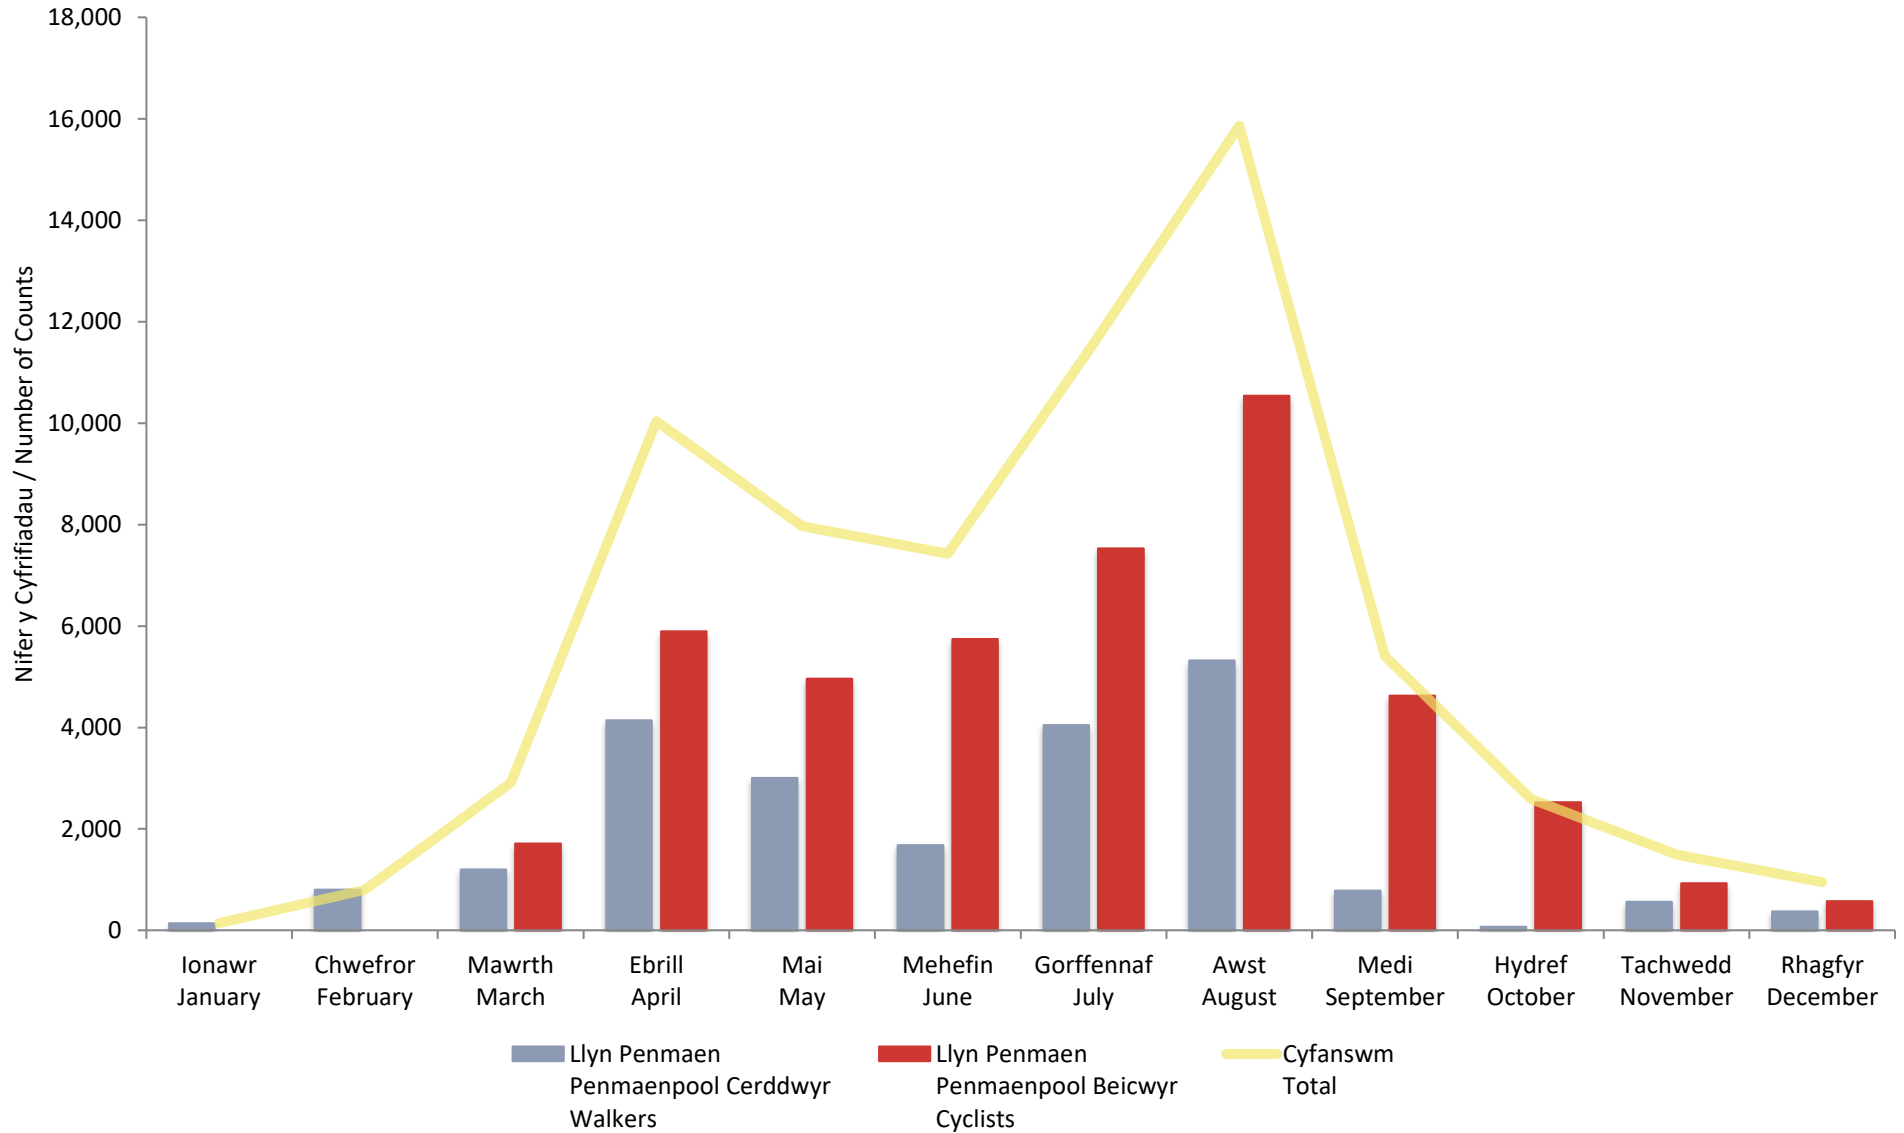

Blwyddyn Year	Llwybr Cynwch Precipice Walk
2014	22,893
2015	23,247
2016	21,542
2017	22,939
2018	24,247
2019	25,815
2020	20,364
2021	32,650
2022	30,993

Nodyn: Ffigyrau cyfan o fynd heibio ac ail fynd heibio yw'r niferoedd yma

Note: These numbers are total figures for passing and re-passing

Newid Canran 2022 - 2021 Percentage Change	-5.1%
Cymedr Mean	24,966

Llwybrau Eraill - Ffigyrau Monitro 2022 - Ffigyrau Cyfan - Cymhariaeth Blynnyddol - 2014 i 2022
Other Routes - Visitor Monitoring 2022 - Total Figures - Yearly Comparison - 2014 to 2022

5.

Llwybr Mawddach

Mawddach Trail

Llwybr Mawddach – Ffigyrau Monitro 2022 – Ffigyrau Cyfan – Cyfanswm Misol
Mawddach Trail – Visitor Monitoring Figures 2022 – Total Figures – Monthly Totals

Mis Month	Llyn Penmaen Penmaenpool		
	Cerddwyr Walkers	Beicwyr Cyclists	Cyfanswm Total
Ionawr January	141	0	141
Chwefror February	803	0	803
Mawrth March	1,201	1,710	2,911
Ebrill April	4,142	5,898	10,040
Mai May	3,004	4,964	7,968
Mehefin June	1,681	5,746	7,427
Gorffennaf July	4,046	7,529	11,575
Awst August	5,323	10,545	15,868
Medi September	783	4,625	5,408
Hydref October	71	2,524	2,595
Tachwedd November	564	931	1,495
Rhagfyr December	376	578	954
Cyfanswm Total	22,135	45,050	67,185

Llwybr Mawddach - Ffigyrau Monitro 2022 - Ffigyrau Cyfan - Cyfanswm Misol
 Mawddach Trail - Visitor Monitoring 2022 - Total Figures - Monthly Totals

Llwybr Mawddach– Ffigyrau Monitro 2022 – Ffigyrau Cyfan – Cyfanswm Dydd o’r Wythnos
Mawddach Trail– Visitor Monitoring 2022 – Total Figures – Day of Week Totals