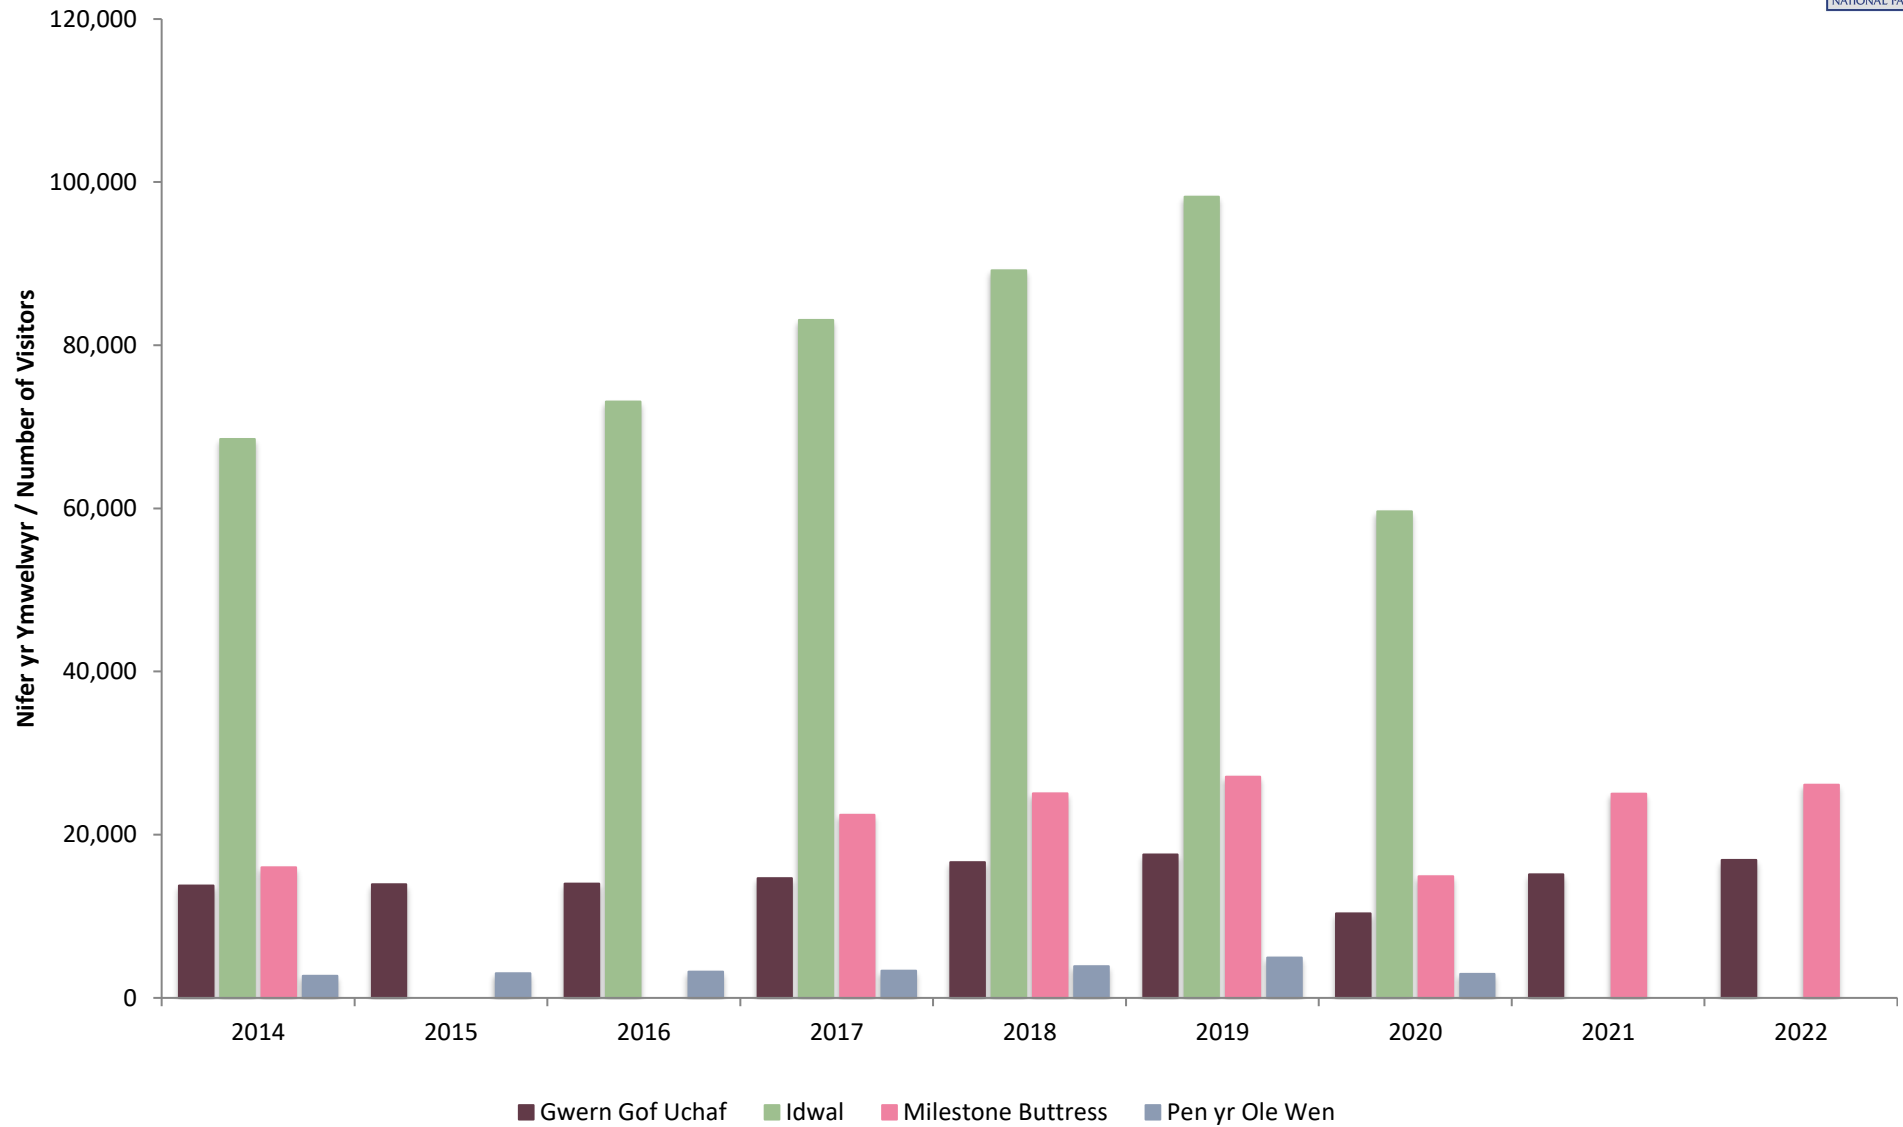

Ogwen ac Idwal - Ffigyrau Monitro 2022 - Ffigyrau Unffordd - Cymhariaeth Blynyddol - 2014 i 2022
Ogwen & Idwal - Visitor Monitoring 2022 - One-Way Figures - Yearly Comparison - 2014 to 2022