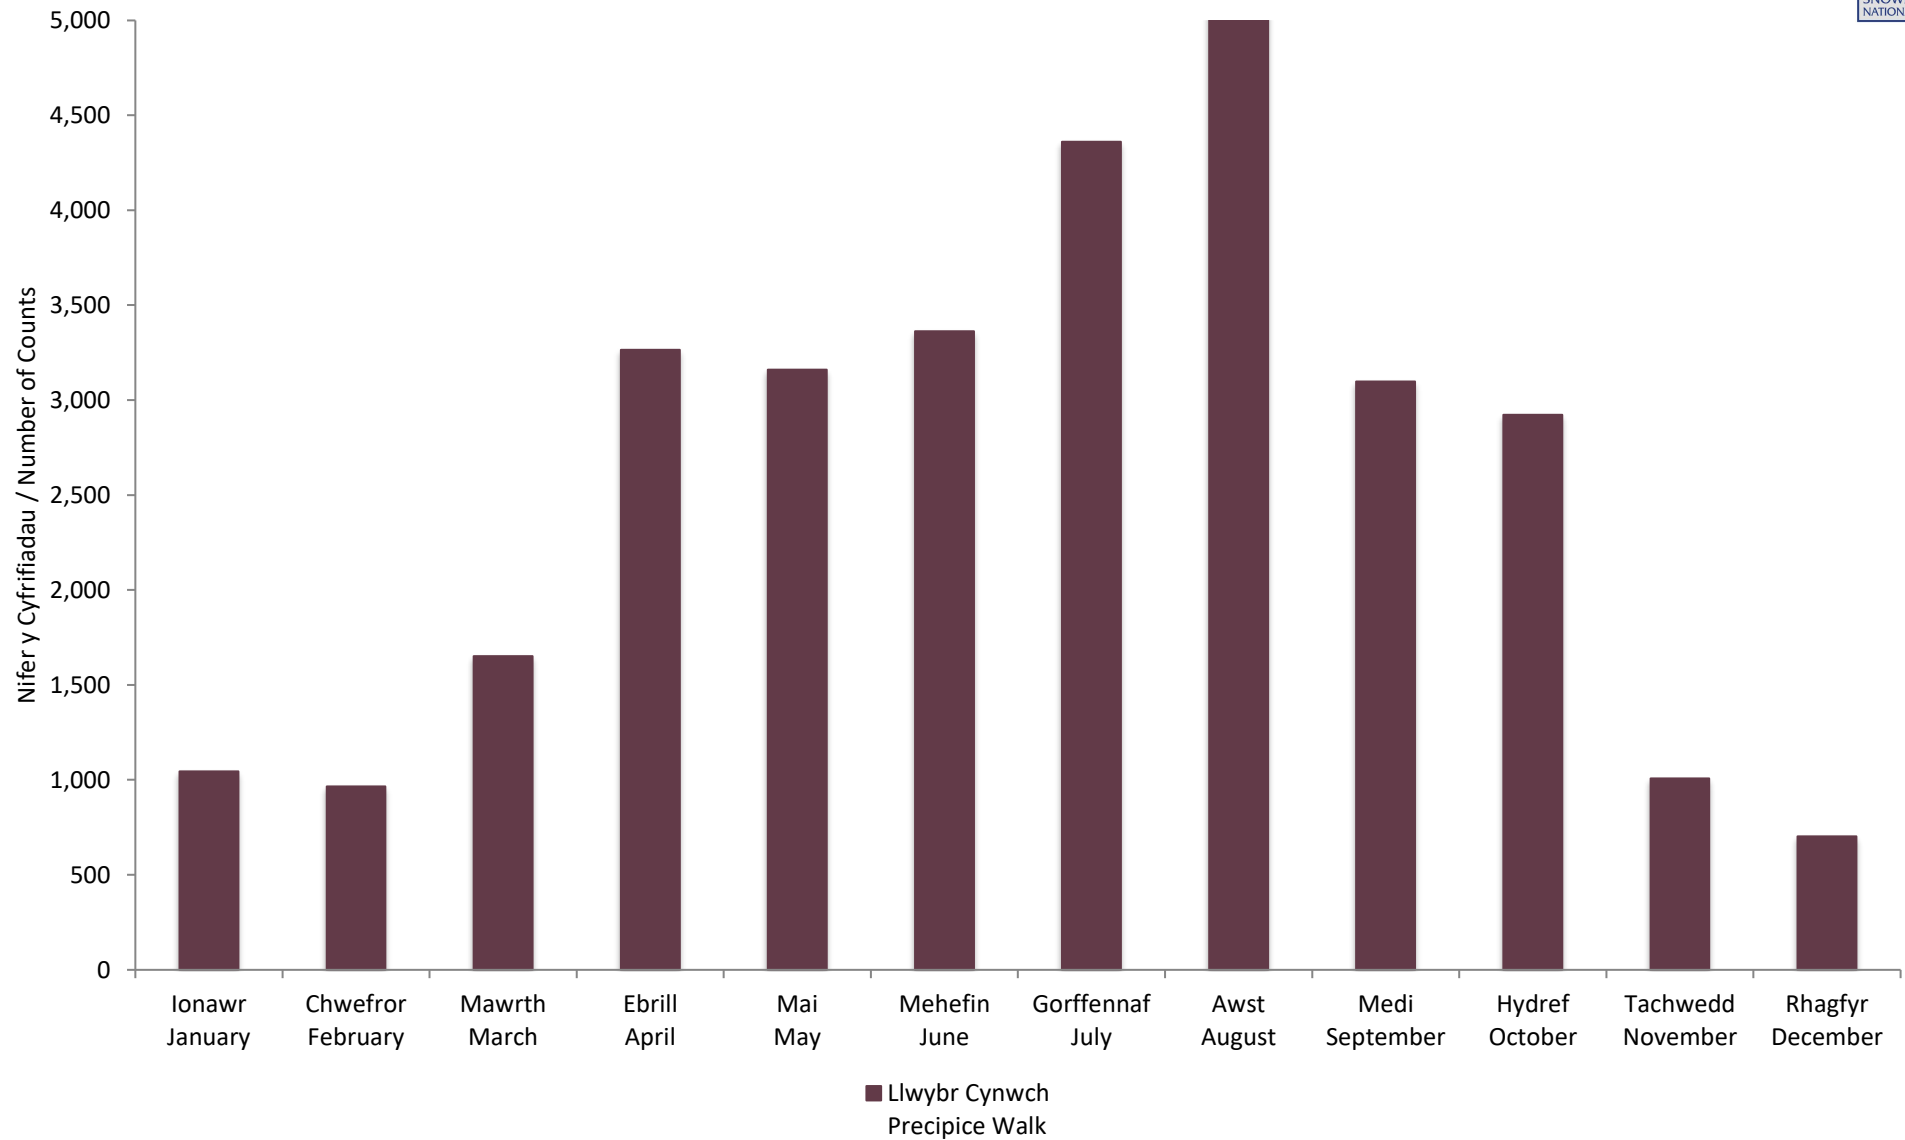

Llwybrau Eraill - Ffigyrau Monitro 2022 - Ffigyrau Cyfan - Cyfanswm Misol
Other Routes - Visitor Monitoring 2022 - Total Figures - Monthly Totals